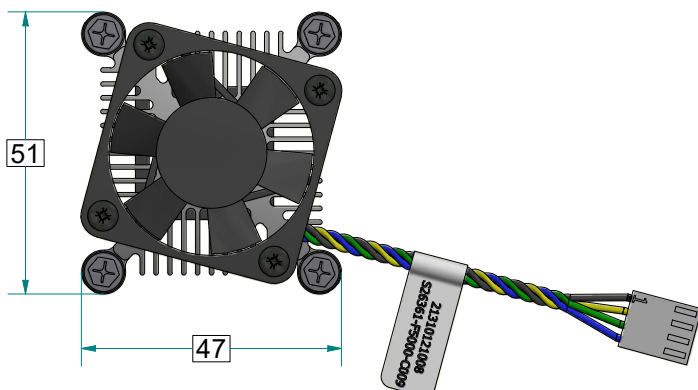

## Active Heatsink Kit for Mini-ITX/Mini-STX Motherboards

- ▶ Designed for Intel® embedded Gemini Lake SoC (System on Chip) up to 10 W TDP
- ▶ Full aluminium with fan
- ▶ Max. 10 W TDP
- ▶ Spring-loaded mounting screws for specified downforce
- ▶ Weight: ~ 50 g

## ▶ TECHNICAL INFORMATION

|                                   |  |
|-----------------------------------|--|
| FAN DIMENSIONS                    | 40 x 40 x 10.5 mm  |
| OPERATING VOLTAGE                 | 12 V; PWM  |
| POWER CONSUMPTION                 | max. 0.15 A/1.8 W @ 100 % PWM<br>5.000 rpm +/- 10 % @ 100 % PWM<br>600 rpm +/- 400 rpm @ 0-30 % PWM<br>Max. 26 dB(A) @ 100 % PWM<br>Two ball bearing |
| MTBF                              | 50.000 hrs @ 40 °C   |
| RECOMMENDED MOUNTING SCREW TORQUE | max. 0.8 Nm  |
| MOUNTING BACKPLATE                | Metal backplate, provides 4 mounting threads for heatsink  |
| SUPPORTED MAINBOARDS              | D3543-5x, D3544-5x   |

## ▶ DIMENSION