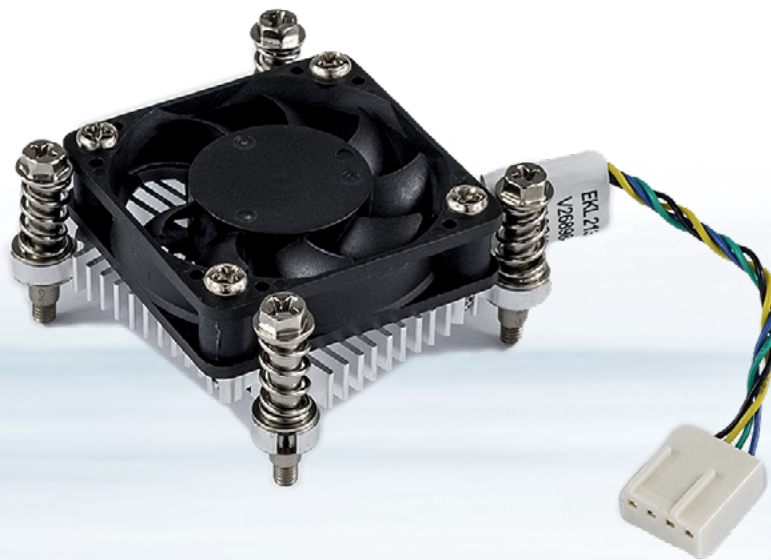

# ACTIVE MINI-ITX/STX HEATSINK F5000-C009

Motherboard Accessories

---

## Active Heatsink Kit for Mini-ITX/Mini-STX Motherboards

- ▶ Designed for Intel® embedded Gemini Lake SoC (System on Chip) up to 10 W TDP
- ▶ Full aluminium with fan
- ▶ Max. 10 W TDP
- ▶ Spring-loaded mounting screws for specified downforce
- ▶ Weight: ~ 50 g

## ▶ TECHNICAL INFORMATION

|                                   |  |
|-----------------------------------|--|
| FAN DIMENSIONS                    | 40 x 40 x 10.5 mm  |
| OPERATING VOLTAGE                 | 12 V; PWM  |
| POWER CONSUMPTION                 | max. 0.15 A/1.8 W @ 100 % PWM<br>5.000 rpm +/- 10 % @ 100 % PWM<br>600 rpm +/- 400 rpm @ 0-30 % PWM<br>Max. 26 dB(A) @ 100 % PWM<br>Two ball bearing |
| MTBF                              | 50.000 hrs @ 40 °C   |
| RECOMMENDED MOUNTING SCREW TORQUE | max. 0.8 Nm  |
| MOUNTING BACKPLATE                | Metal backplate, provides 4 mounting threads for heatsink  |
| SUPPORTED MAINBOARDS              | D3543-5x, D3544-5x   |