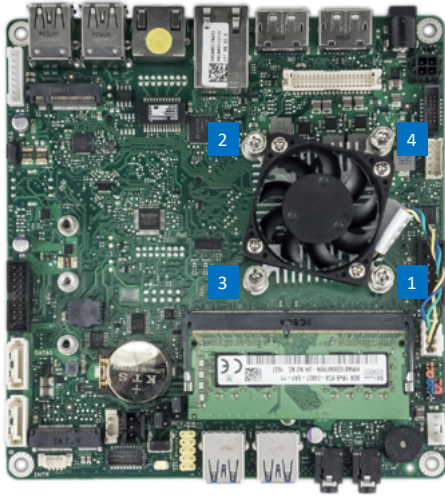

▶ HEATSINK ASSEMBLY

Note:

Recommended mounting torque for heatsink screws:
0.6Nm (max. 0.8Nm)

Active heatsink positioning:

Heatsink must be positioned according to picture

Mounting Backplate:

Do not remove the insulating foil of the backplate, otherwise the mainboard may be damaged due to possible short circuit

- Hold the heatsink with one hand so that it doesn't tilt while installing the screws
- Assemble all 4 screws according to the order shown. Each screw can be tightened immediately!

▶ ORDERING INFORMATION

ARTICLE	PART NO.	DESCRIPTION
ACTIVE HEATSINK	F5000-C009	Backplate included, Heatsink with integrated fan (PWM)

▶ GLOBAL HEADQUARTERS

Kontron Europe GmbH

Gutenbergstraße 2
85737 Ismaning, Germany
Tel.: +49 821 4086-0
Fax: +49 821 4086-111
info@kontron.com

www.kontron.com