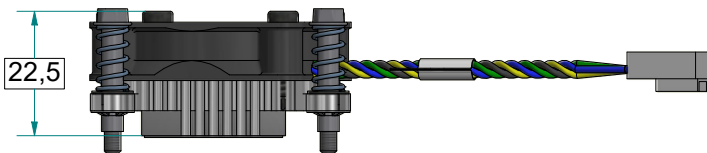

## ▶ TECHNICAL INFORMATION

|                                   |  |
|-----------------------------------|--|
| FAN DIMENSIONS                    | 40 x 40 x 10.5 mm  |
| OPERATING VOLTAGE                 | 12 V; PWM  |
| POWER CONSUMPTION                 | max. 0.15 A/1.8 W @ 100 % PWM<br>5.000 rpm +/- 10 % @ 100 % PWM<br>600 rpm +/- 400 rpm @ 0-30 % PWM<br>Max. 26 dB(A) @ 100 % PWM<br>Two ball bearing |
| MTBF                              | 50.000 hrs @ 40 °C   |
| RECOMMENDED MOUNTING SCREW TORQUE | max. 0.8 Nm  |
| MOUNTING BACKPLATE                | Metal backplate, provides 4 mounting threads for heatsink  |
| SUPPORTED MAINBOARDS              | D3543-5x, D3544-5x   |

## ▶ DIMENSION